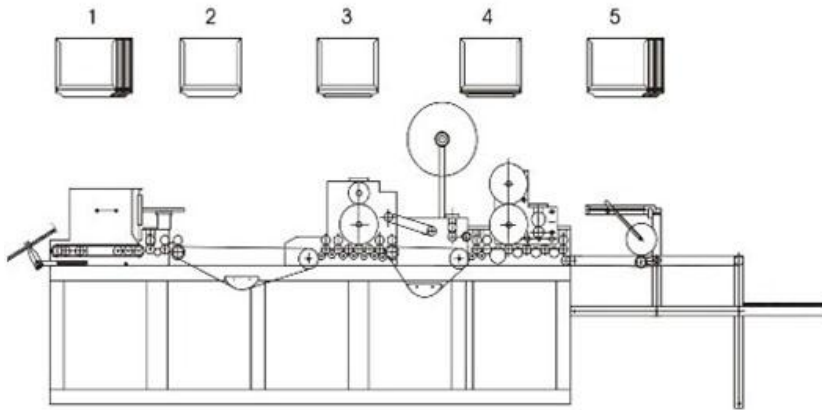

ADD: Songqiao Industrial Zone, Pingyang County, Zhejiang, China

TEL: 86-577-63770098 FAX: 0086-577-63771198